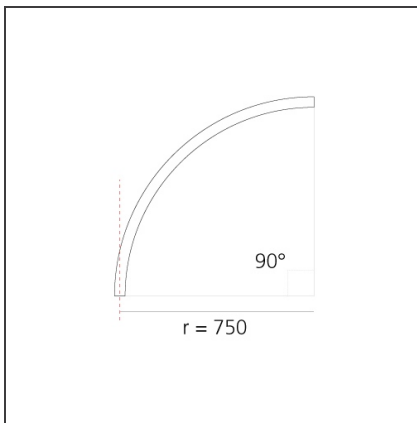

TECHNICAL DRAWINGS

FEATURES

Article Code:	AQ53904	Series:	Indoor, 2018
Colour:	Black	Emission:	Artemide Collection Direct
Installation:	Recessed, Wall, Suspension, Ceiling		
Environment:	Indoor		

DIMENSIONS

Width:	cm 2.7
Recessed depth:	cm 5.4

INCLUDED SOURCES

Category:	LED	Color temperature (K):	2700K
Number:	1	Color Tolerance:	MacAdam 2SDCM
Watt:	25W	Service Life:	L70 (6K) 50000h
Type:	0		

LUMINAIRE

Watt:	25W	Delivered lumens output (lm):	1678lm
		CCT:	2700K
		CRI:	90

Notes

*Uses 1 DALI address. Each module, angle and curved elements are provided with mechanical and electrical joints and installation accessories. End caps have to be ordered separately. Sharping kit (louvres and covers) has to be ordered separately. Depending on the driver, the product can be undimmable or dimmable DALI.