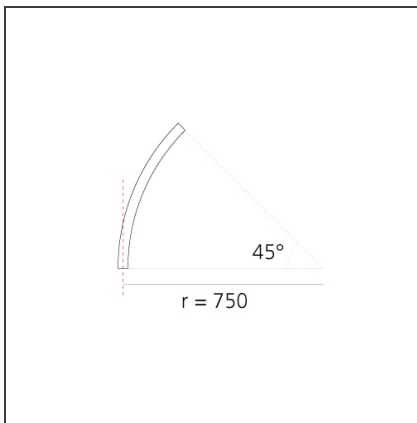

TECHNICAL DRAWINGS

FEATURES

Article Code:	AQ52401	Series:	Indoor, 2018
Colour:	White		Artemide Collection
Installation:	Recessed, Wall, Suspension, Ceiling	Emission:	Direct
Environment:	Indoor		

DIMENSIONS

Width:	cm 2.7
Recessed depth:	cm 5.4

INCLUDED SOURCES

Category:	LED	Color temperature (K):	3000K
Number:	1	CRI:	90
Watt:	12W		
Type:	0		

LUMINAIRE

Watt:	12W	Delivered lumens output (lm):	839lm
		CCT:	3000K
		CRI:	80

Notes

*Uses 1 DALI address. Each module, angle and curved elements are provided with mechanical and electrical joints and installation accessories. End caps have to be ordered separately. Sharping kit (louvres and covers) has to be ordered separately. Depending on the driver, the product can be undimmable or dimmable DALI.