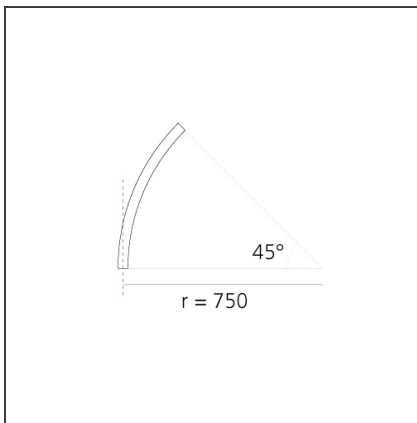

TECHNICAL DRAWINGS

FEATURES

Article Code:	AQ52404	Series:	Indoor, 2018
Colour:	Black	Emission:	Artemide Collection
Installation:	Recessed, Wall, Suspension, Ceiling		Direct
Environment:	Indoor		

DIMENSIONS

Width:	cm 2.7
Recessed depth:	cm 5.4

INCLUDED SOURCES

Category:	LED	Color temperature (K):	3000K
Number:	1	CRI:	90
Watt:	12W		
Type:	0		

LUMINAIRE

Watt:	12W	Delivered lumens output (lm):	839lm
		CCT:	3000K
		CRI:	90

Notes

*Uses 1 DALI address. Each module, angle and curved elements are provided with mechanical and electrical joints and installation accessories. End caps have to be ordered separately. Sharping kit (louvres and covers) has to be ordered separately. Depending on the driver, the product can be undimmable or dimmable DALI.