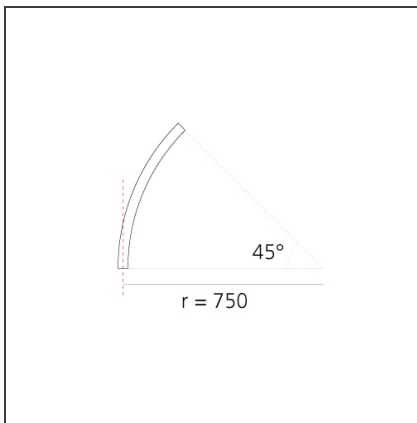

TECHNICAL DRAWINGS

FEATURES

Article Code:	AQ52901	Series:	Indoor, 2018
Colour:	White		Artemide Collection
Installation:	Recessed, Wall, Suspension, Ceiling	Emission:	Direct
Environment:	Indoor		

DIMENSIONS

Width:	cm 2.7
Recessed depth:	cm 5.4

INCLUDED SOURCES

Category:	LED	Color temperature (K):	2700K
Number:	1	Color Tolerance:	MacAdam 2SDCM
Watt:	12W	Service Life:	L70 (6K) 50000h
Type:	0		

LUMINAIRE

Watt:	12W	Delivered lumens output (lm):	839lm
		CCT:	2700K
		CRI:	90

Notes

*Uses 1 DALI address. Each module, angle and curved elements are provided with mechanical and electrical joints and installation accessories. End caps have to be ordered separately. Sharping kit (louvres and covers) has to be ordered separately. Depending on the driver, the product can be undimmable or dimmable DALI.