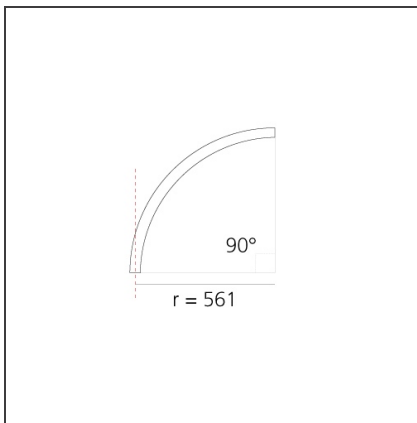

TECHNICAL DRAWINGS

FEATURES

Article Code:	AQ51601	Series:	Indoor, 2018
Colour:	White		Artemide Collection
Installation:	Recessed, Wall, Suspension, Ceiling	Emission:	Direct
Environment:	Indoor		

DIMENSIONS

Width:	cm 2.7
Recessed depth:	cm 5.4

INCLUDED SOURCES

Category:	LED	Color temperature (K):	4000K
Number:	1	CRI:	90
Watt:	12W		
Type:	0		

LUMINAIRE

Watt:	12W	Delivered lumens output (lm):	839lm
		CCT:	4000K
		CRI:	80

Notes

*Uses 1 DALI address. Each module, angle and curved elements are provided with mechanical and electrical joints and installation accessories. End caps have to be ordered separately. Sharping kit (louvres and covers) has to be ordered separately. Depending on the driver, the product can be undimmable or dimmable DALI.