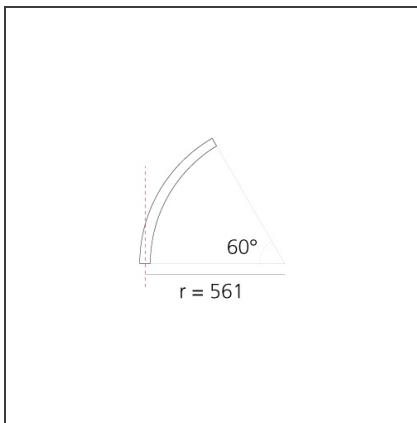

TECHNICAL DRAWINGS

FEATURES

Article Code:	AQ50601	Series:	Indoor, 2018
Colour:	White		Artemide Collection
Installation:	Recessed, Wall, Suspension, Ceiling	Emission:	Direct
Environment:	Indoor		

DIMENSIONS

Width:	cm 2.7
Recessed depth:	cm 5.4

INCLUDED SOURCES

Category:	LED	Color temperature (K):	4000K
Number:	1	CRI:	90
Watt:	12W		
Type:	0		

LUMINAIRE

Watt:	12W	Delivered lumens output (lm):	839lm
		CCT:	4000K
		CRI:	80

Notes

*Uses 1 DALI address. Each module, angle and curved elements are provided with mechanical and electrical joints and installation accessories. End caps have to be ordered separately. Sharping kit (louvres and covers) has to be ordered separately. Depending on the driver, the product can be undimmable or dimmable DALI.