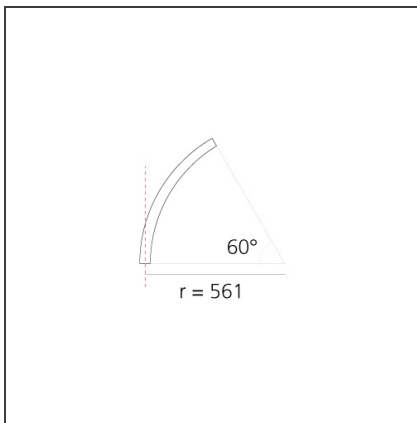

TECHNICAL DRAWINGS

FEATURES

Article Code:	AQ50604	Series:	Indoor, 2018 Artemide Collection
Colour:	Black	Emission:	Direct
Installation:	Recessed, Wall, Suspension, Ceiling		
Environment:	Indoor		

DIMENSIONS

Width:	cm 2.7
Recessed depth:	cm 5.4

INCLUDED SOURCES

Category:	LED	Color temperature (K):	4000K
Number:	1	CRI:	90
Watt:	12W		
Type:	0		

LUMINAIRE

Watt:	12W	Delivered lumens output (lm):	839lm
		CCT:	4000K
		CRI:	90

Notes

*Uses 1 DALI address. Each module, angle and curved elements are provided with mechanical and electrical joints and installation accessories. End caps have to be ordered separately. Sharping kit (louvres and covers) has to be ordered separately. Depending on the driver, the product can be undimmable or dimmable DALI.