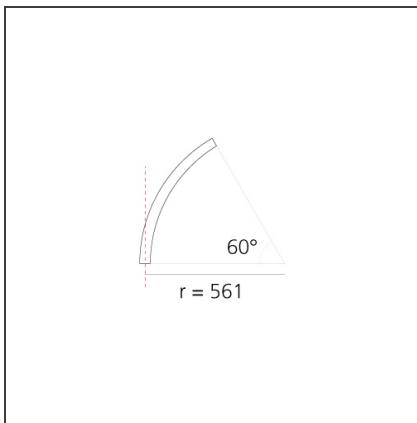

TECHNICAL DRAWINGS

FEATURES

Article Code:	AQ50401	Series:	Indoor, 2018
Colour:	White		Artemide Collection
Installation:	Recessed, Wall, Suspension, Ceiling	Emission:	Direct
Environment:	Indoor		

DIMENSIONS

Width:	cm 2.7
Recessed depth:	cm 5.4

INCLUDED SOURCES

Category:	LED	Color temperature (K):	3000K
Number:	1	CRI:	90
Watt:	12W		
Type:	0		

LUMINAIRE

Watt:	12W	Delivered lumens output (lm):	839lm
		CCT:	3000K
		CRI:	80

Notes

*Uses 1 DALI address. Each module, angle and curved elements are provided with mechanical and electrical joints and installation accessories. End caps have to be ordered separately. Sharping kit (louvres and covers) has to be ordered separately. Depending on the driver, the product can be undimmable or dimmable DALI.