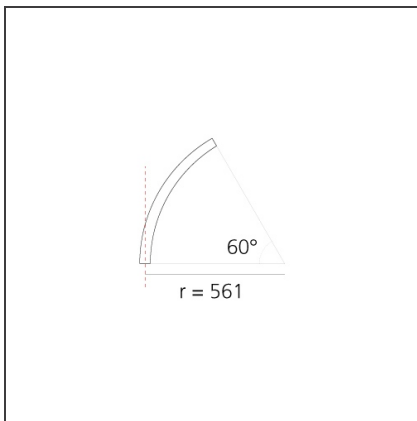

TECHNICAL DRAWINGS

FEATURES

Article Code:	AQ50901	Series:	Indoor, 2018
Colour:	White		Artemide Collection
Installation:	Recessed, Wall, Suspension, Ceiling	Emission:	Direct
Environment:	Indoor		

DIMENSIONS

Width:	cm 2.7
Recessed depth:	cm 5.4

INCLUDED SOURCES

Category:	LED	Color temperature (K):	2700K
Number:	1	Color Tolerance:	MacAdam 2SDCM
Watt:	12W	Service Life:	L70 (6K) 50000h
Type:	0		

LUMINAIRE

Watt:	12W	Delivered lumens output (lm):	839lm
		CCT:	2700K
		CRI:	90

Notes

*Uses 1 DALI address. Each module, angle and curved elements are provided with mechanical and electrical joints and installation accessories. End caps have to be ordered separately. Sharping kit (louvres and covers) has to be ordered separately. Depending on the driver, the product can be undimmable or dimmable DALI.