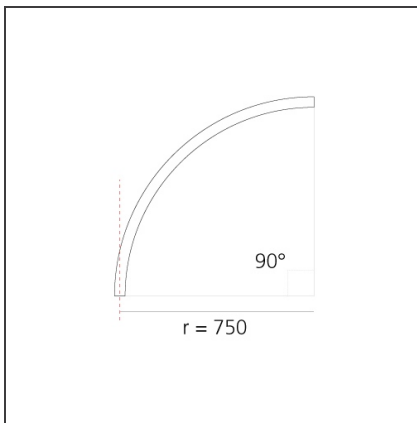

TECHNICAL DRAWINGS

FEATURES

Article Code:	AQ53304	Series:	Indoor, 2018
Colour:	Black	Emission:	Artemide Collection Direct
Installation:	Recessed, Wall, Suspension, Ceiling		
Environment:	Indoor		

DIMENSIONS

Width:	cm 2.7
Recessed depth:	cm 5.4

INCLUDED SOURCES

Category:	LED	Color temperature (K):	3000K
Number:	1	CRI:	90
Watt:	25W		
Type:	0		

LUMINAIRE

Watt:	25W	Delivered lumens output (lm):	1678lm
		CCT:	3000K
		CRI:	90

Notes

*Uses 1 DALI address. Each module, angle and curved elements are provided with mechanical and electrical joints and installation accessories. End caps have to be ordered separately. Sharping kit (louvres and covers) has to be ordered separately. Depending on the driver, the product can be undimmable or dimmable DALI.