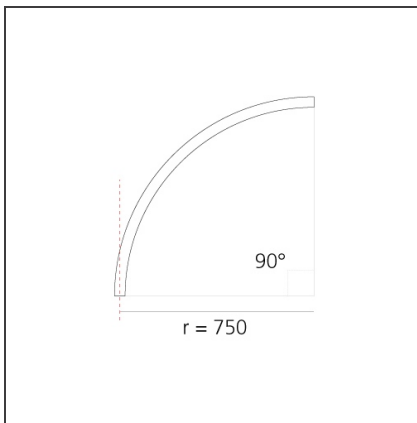

TECHNICAL DRAWINGS

FEATURES

Article Code:	AQ53804	Series:	Indoor, 2018
Colour:	Black	Emission:	Artemide Collection Direct
Installation:	Recessed, Wall, Suspension, Ceiling		
Environment:	Indoor		

DIMENSIONS

Width:	cm 2.7
Recessed depth:	cm 5.4

INCLUDED SOURCES

Category:	LED	Color temperature (K):	2700K
Number:	1	Color Tolerance:	MacAdam 2SDCM
Watt:	25W	Service Life:	L70 (6K) 50000h
Type:	0		

LUMINAIRE

Watt:	25W	Delivered lumens output (lm):	1678lm
		CCT:	2700K
		CRI:	90

Notes

*Uses 1 DALI address. Each module, angle and curved elements are provided with mechanical and electrical joints and installation accessories. End caps have to be ordered separately. Sharping kit (louvres and covers) has to be ordered separately. Depending on the driver, the product can be undimmable or dimmable DALI.