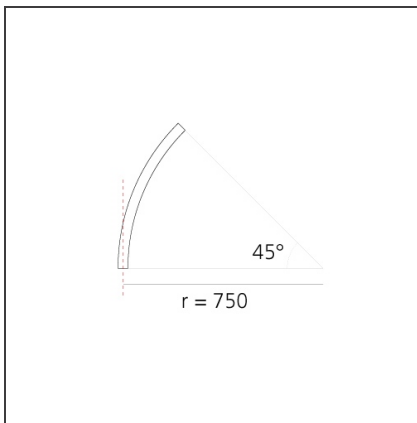

TECHNICAL DRAWINGS

FEATURES

Article Code:	AQ52301	Series:	Indoor, 2018
Colour:	White		Artemide Collection
Installation:	Recessed, Wall, Suspension, Ceiling	Emission:	Direct
Environment:	Indoor		

DIMENSIONS

Width:	cm 2.7
Recessed depth:	cm 5.4

INCLUDED SOURCES

Category:	LED	Color temperature (K):	3000K
Number:	1	CRI:	90
Watt:	12W		
Type:	0		

LUMINAIRE

Watt:	12W	Delivered lumens output (lm):	839lm
		CCT:	3000K
		CRI:	80

Notes

*Uses 1 DALI address. Each module, angle and curved elements are provided with mechanical and electrical joints and installation accessories. End caps have to be ordered separately. Sharping kit (louvres and covers) has to be ordered separately. Depending on the driver, the product can be undimmable or dimmable DALI.