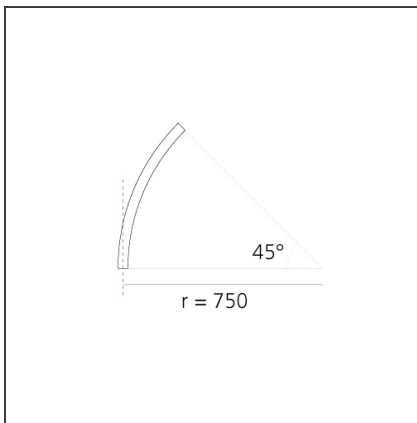

TECHNICAL DRAWINGS

FEATURES

Article Code:	AQ52801	Series:	Indoor, 2018
Colour:	White		Artemide Collection
Installation:	Recessed, Wall, Suspension, Ceiling	Emission:	Direct
Environment:	Indoor		

DIMENSIONS

Width:	cm 2.7
Recessed depth:	cm 5.4

INCLUDED SOURCES

Category:	LED	Color temperature (K):	2700K
Number:	1	Color Tolerance:	MacAdam 2SDCM
Watt:	12W	Service Life:	L70 (6K) 50000h
Type:	0		

LUMINAIRE

Watt:	12W	Delivered lumens output (lm):	839lm
		CCT:	2700K
		CRI:	90

Notes

*Uses 1 DALI address. Each module, angle and curved elements are provided with mechanical and electrical joints and installation accessories. End caps have to be ordered separately. Sharping kit (louvres and covers) has to be ordered separately. Depending on the driver, the product can be undimmable or dimmable DALI.