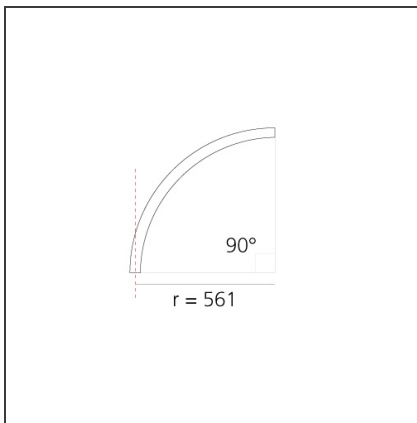

TECHNICAL DRAWINGS

FEATURES

Article Code:	AQ51504	Series:	Indoor, 2018
Colour:	Black		Artemide Collection
Installation:	Recessed, Wall, Suspension, Ceiling	Emission:	Direct
Environment:	Indoor		

DIMENSIONS

Width:	cm 2.7
Recessed depth:	cm 5.4

INCLUDED SOURCES

Category:	LED	Color temperature (K):	4000K
Number:	1	CRI:	90
Watt:	12W		
Type:	0		

LUMINAIRE

Watt:	12W	Delivered lumens output (lm):	839lm
		CCT:	4000K
		CRI:	90

Notes

*Uses 1 DALI address. Each module, angle and curved elements are provided with mechanical and electrical joints and installation accessories. End caps have to be ordered separately. Sharping kit (louvres and covers) has to be ordered separately. Depending on the driver, the product can be undimmable or dimmable DALI.