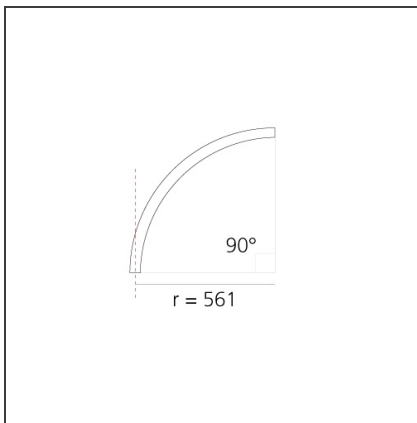

TECHNICAL DRAWINGS

FEATURES

Article Code:	AQ51801	Series:	Indoor, 2018
Colour:	White		Artemide Collection
Installation:	Recessed, Wall, Suspension, Ceiling	Emission:	Direct
Environment:	Indoor		

DIMENSIONS

Width:	cm 2.7
Recessed depth:	cm 5.4

INCLUDED SOURCES

Category:	LED	Color temperature (K):	2700K
Number:	1	Color Tolerance:	MacAdam 2SDCM
Watt:	12W	Service Life:	L70 (6K) 50000h
Type:	0		

LUMINAIRE

Watt:	12W	Delivered lumens output (lm):	839lm
		CCT:	2700K
		CRI:	90

Notes

*Uses 1 DALI address. Each module, angle and curved elements are provided with mechanical and electrical joints and installation accessories. End caps have to be ordered separately. Sharping kit (louvres and covers) has to be ordered separately. Depending on the driver, the product can be undimmable or dimmable DALI.