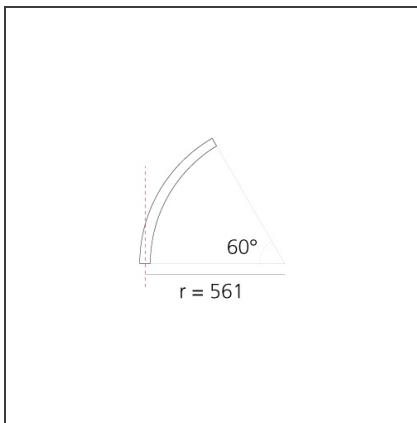

TECHNICAL DRAWINGS

FEATURES

Article Code:	AQ50501	Series:	Indoor, 2018
Colour:	White		Artemide Collection
Installation:	Recessed, Wall, Suspension, Ceiling	Emission:	Direct
Environment:	Indoor		

DIMENSIONS

Width:	cm 2.7
Recessed depth:	cm 5.4

INCLUDED SOURCES

Category:	LED	Color temperature (K):	4000K
Number:	1	CRI:	90
Watt:	12W		
Type:	0		

LUMINAIRE

Watt:	12W	Delivered lumens output (lm):	839lm
		CCT:	4000K
		CRI:	80

Notes

*Uses 1 DALI address. Each module, angle and curved elements are provided with mechanical and electrical joints and installation accessories. End caps have to be ordered separately. Sharping kit (louvres and covers) has to be ordered separately.