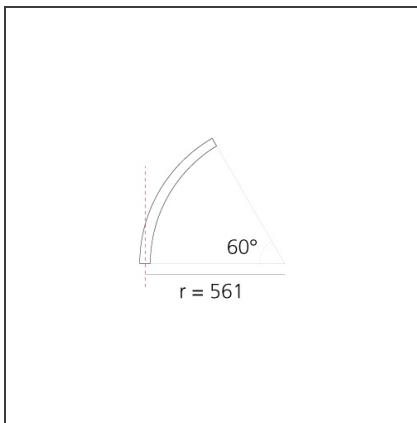

TECHNICAL DRAWINGS

FEATURES

Article Code:	AQ50504	Series:	Indoor, 2018 Artemide Collection
Colour:	Black	Emission:	Direct
Installation:	Recessed, Wall, Suspension, Ceiling		
Environment:	Indoor		

DIMENSIONS

Width:	cm 2.7
Recessed depth:	cm 5.4

INCLUDED SOURCES

Category:	LED	Color temperature (K):	4000K
Number:	1	CRI:	90
Watt:	12W		
Type:	0		

LUMINAIRE

Watt:	12W	Delivered lumens output (lm):	839lm
		CCT:	4000K
		CRI:	90

Notes

*Uses 1 DALI address. Each module, angle and curved elements are provided with mechanical and electrical joints and installation accessories. End caps have to be ordered separately. Sharping kit (louvres and covers) has to be ordered separately. Depending on the driver, the product can be undimmable or dimmable DALI.