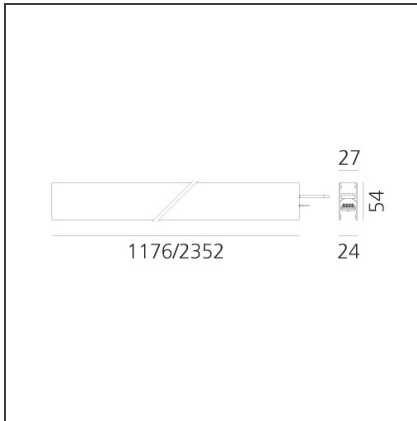

A.24 - Recessed Diffused Emission - Track - Direct Emission - 2352mm - 2700K

IP20 Dimmerable:

DESIGN BY

Carlotta de Bevilacqua

TECHNICAL DRAWINGS

FEATURES

Article Code:	AQ27101	Series:	Indoor, 2018
Colour:	White	Emission:	Artemide Collection Direct
Installation:	Recessed, Wall, Suspension, Ceiling		
Environment:	Indoor		

DIMENSIONS

Length:	cm 235.2
Width:	cm 2.7
Weight:	kg 2.7
Recessed depth:	cm 5.4

INCLUDED SOURCES

Category:	LED	Color temperature (K):	2700K
Number:	1	Color Tolerance:	MacAdam 2SDCM
Watt:	66W	CRI:	80
Type:	0	Service Life:	L70 (6K) 50000h

LUMINAIRE

Watt:	66W	Delivered lumens output (lm):	5683lm
		CCT:	2700K
		CRI:	80

Notes

*Uses 2 DALI addresses. Each module, angle and curved elements are provided with mechanical and electrical joints and installation accessories. End caps have to be ordered separately. Opal diffusing screen has to be ordered separately. Depending on the driver, the product can be undimmable or dimmable DALI.