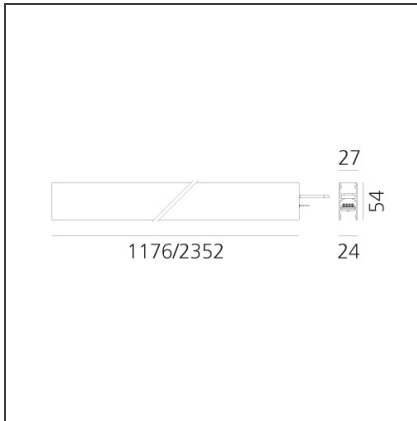

A.24 - Recessed Diffused Emission - Track - Direct Emission - 1176mm - 2700K

IP20    Dimmerable: 

DESIGN BY

Carlotta de Bevilacqua

DESCRIPTION

TECHNICAL DRAWINGS

FEATURES

Article Code:	AQ27001	Series:	Indoor, 2018
Colour:	White	Emission:	Artemide Collection
Installation:	Recessed, Wall, Suspension, Ceiling		Direct
Environment:	Indoor		

DIMENSIONS

Length:	cm 117.6
Width:	cm 2.7
Weight:	kg 1.7
Recessed depth:	cm 5.4

INCLUDED SOURCES

Category:	LED	Color temperature (K):	2700K
Number:	1	Color Tolerance:	MacAdam 2SDCM
Watt:	33W	CRI:	80
Type:	0	Service Life:	L70 (6K) 50000h

LUMINAIRE

Watt:	33W	Delivered lumens output (lm):	2841lm
		CCT:	2700K
		CRI:	80

Notes

*Uses 1 DALI address. Each module, angle and curved elements are provided with mechanical and electrical joints and installation accessories. End caps have to be ordered separately. Opal diffusing screen has to be ordered separately. Depending on the driver, the product can be undimmable or dimmable DALI.