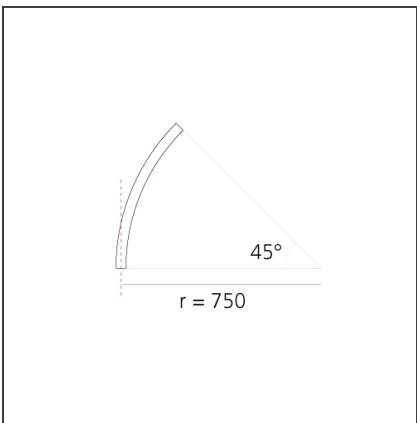

A.24 - Recessed Diffused Emission - Curved Elements - R=750mm - $\alpha=45^\circ$ - 4000K

IP20    Dimmerable: 

DESIGN BY

Carlotta de Bevilacqua

DESCRIPTION

TECHNICAL DRAWINGS

FEATURES

Article Code:	AQ52201	Series:	Indoor, 2018 Artemide Collection
Colour:	White	Emission:	Direct
Installation:	Ceiling, Suspension, Wall, Recessed		
Environment:	Indoor		

DIMENSIONS

Width:	cm 2.7
Recessed depth:	cm 5.4

INCLUDED SOURCES

Category:	LED	Color temperature (K):	4000K
Number:	1	Color Tolerance:	MacAdam 2SDCM
Watt:	17W	Service Life:	L70 (6K) 50000h
Type:	0		
Class:	A		