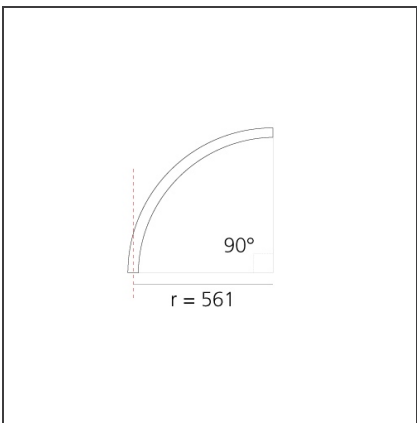

A.24 - Recessed Diffused Emission - Curved Elements - R=561mm - $\alpha=90^\circ$ - 2700K

IP20    Dimmerable: 

DESIGN BY

Carlotta de Bevilacqua

TECHNICAL DRAWINGS

FEATURES

| | | | |
|----------------------|-------------------------------------|------------------|----------------------------|
| Article Code: | AQ51701 | Series: | Indoor, 2018 |
| Colour: | White | Emission: | Artemide Collection Direct |
| Installation: | Ceiling, Suspension, Wall, Recessed | | |
| Environment: | Indoor | | |

DIMENSIONS

| | |
|------------------------|--------|
| Width: | cm 2.7 |
| Recessed depth: | cm 5.4 |

INCLUDED SOURCES

| | | | |
|------------------|-----|-------------------------------|-----------------|
| Category: | LED | Color temperature (K): | 2700K |
| Number: | 1 | Color Tolerance: | MacAdam 2SDCM |
| Watt: | 25W | Service Life: | L70 (6K) 50000h |
| Type: | 0 | | |