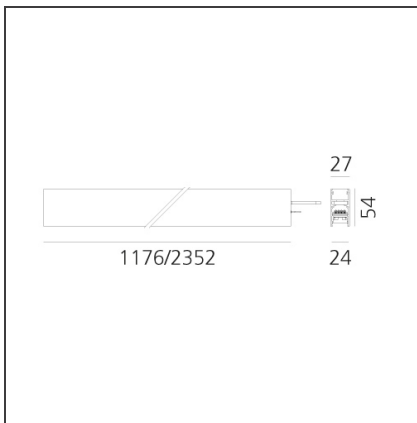

TECHNICAL DRAWINGS

FEATURES

Article Code:	AQ34315	Series:	Indoor, 2018
Colour:	Brushed Silver	Emission:	Artemide Collection Direct
Installation:	Recessed, Wall, Suspension, Ceiling		
Environment:	Indoor		

DIMENSIONS

Length:	cm 235.2
Width:	cm 2.7
Height:	cm 5.4
Weight:	kg 2.7

INCLUDED SOURCES

Category:	LED	Color temperature (K):	4000K
Number:	1	CRI:	90
Watt:	50W		
Type:	0		

LUMINAIRE

Watt:	50W	Delivered lumens output (lm):	3704lm
		CCT:	4000K
		CRI:	90

Notes

*Uses 2 DALI addresses. Each module, angle and curved elements are provided with mechanical and electrical joints and installation accessories. Bracket for fixing to ceiling is included: 1 for 1176mm length - 2 for 2352 mm length. End caps have to be ordered separately. Sharping kit (louvres and covers) has to be ordered separately. Depending on the driver, the product can be undimmable or dimmable DALI.