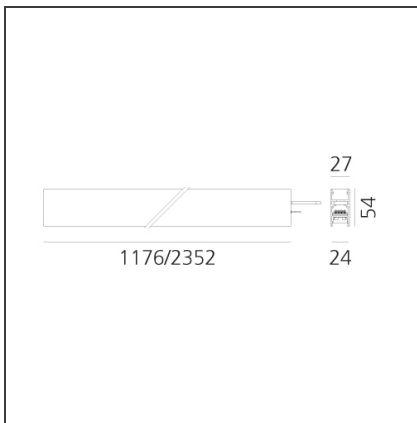

TECHNICAL DRAWINGS

FEATURES

Article Code:	AQ34320	Series:	Indoor, 2018
Colour:	Brushed Bronze	Emission:	Artemide Collection Direct
Installation:	Recessed, Wall, Suspension, Ceiling		
Environment:	Indoor		

DIMENSIONS

Length:	cm 235.2
Width:	cm 2.7
Height:	cm 5.4
Weight:	kg 2.7

INCLUDED SOURCES

Category:	LED	Color temperature (K):	4000K
Number:	1	CRI:	90
Watt:	50W		
Type:	0		

LUMINAIRE

Watt:	50W	Delivered lumens output (lm):	3704lm
		CCT:	4000K
		CRI:	90

Notes

*Uses 2 DALI addresses. Each module, angle and curved elements are provided with mechanical and electrical joints and installation accessories. Bracket for fixing to ceiling is included: 1 for 1176mm length - 2 for 2352 mm length. End caps have to be ordered separately. Sharping kit (louvres and covers) has to be ordered separately. Depending on the driver, the product can be undimmable or dimmable DALI.