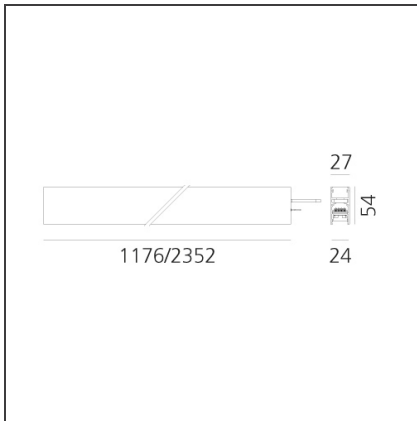

TECHNICAL DRAWINGS

FEATURES

Article Code:	AQ34501	Series:	Indoor, 2018
Colour:	White	Emission:	Artemide Collection Direct
Installation:	Recessed, Wall, Suspension, Ceiling		
Environment:	Indoor		

DIMENSIONS

Length:	cm 235.2
Width:	cm 2.7
Height:	cm 5.4
Weight:	kg 2.7

INCLUDED SOURCES

Category:	LED	Color temperature (K):	2700K
Number:	1	Color Tolerance:	MacAdam 2SDCM
Watt:	50W	Service Life:	L70 (6K) 50000h
Type:	0		

LUMINAIRE

Watt:	50W	Delivered lumens output (lm):	3249lm
		CCT:	2700K
		CRI:	90

Notes

*Uses 2 DALI addresses. Each module, angle and curved elements are provided with mechanical and electrical joints and installation accessories. Bracket for fixing to ceiling is included: 1 for 1176mm length - 2 for 2352 mm length. End caps have to be ordered separately. Sharping kit (louvres and covers) has to be ordered separately.