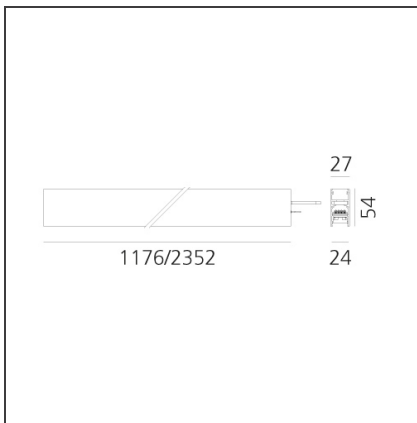

TECHNICAL DRAWINGS

FEATURES

Article Code:	AQ34520	Series:	Indoor, 2018
Colour:	Brushed Bronze	Emission:	Artemide Collection Direct
Installation:	Recessed, Wall, Suspension, Ceiling		
Environment:	Indoor		

DIMENSIONS

Length:	cm 235.2
Width:	cm 2.7
Height:	cm 5.4
Weight:	kg 2.7

INCLUDED SOURCES

Category:	LED	Color temperature (K):	2700K
Number:	1	Color Tolerance:	MacAdam 2SDCM
Watt:	50W	Service Life:	L70 (6K) 50000h
Type:	0		

LUMINAIRE

Watt:	50W	Delivered lumens output (lm):	3249lm
		CCT:	2700K
		CRI:	90

Notes

*Uses 2 DALI addresses. Each module, angle and curved elements are provided with mechanical and electrical joints and installation accessories. Bracket for fixing to ceiling is included: 1 for 1176mm length - 2 for 2352 mm length. End caps have to be ordered separately. Sharping kit (louvres and covers) has to be ordered separately. Depending on the driver, the product can be undimmable or dimmable DALI.