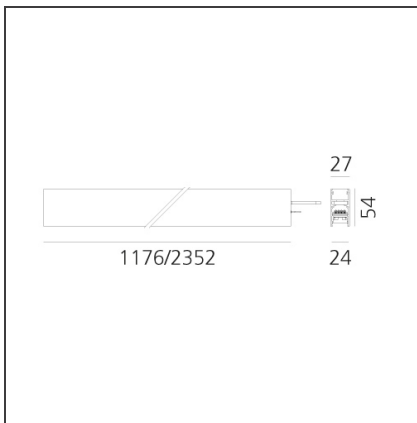

TECHNICAL DRAWINGS

FEATURES

Article Code:	AQ32318	Series:	Indoor, 2018
Colour:	Brushed Copper	Emission:	Artemide Collection Direct
Installation:	Recessed, Wall, Suspension, Ceiling		
Environment:	Indoor		

DIMENSIONS

Length:	cm 235.2
Width:	cm 2.7
Height:	cm 5.4
Weight:	kg 2.7

INCLUDED SOURCES

Category:	LED	Color temperature (K):	4000K
Number:	1	CRI:	90
Watt:	50W		
Type:	0		

LUMINAIRE

Watt:	50W	Delivered lumens output (lm):	3485lm
		CCT:	4000K
		CRI:	90

Notes

*Uses 2 DALI addresses. Each module, angle and curved elements are provided with mechanical and electrical joints and installation accessories. Bracket for fixing to ceiling is included: 1 for 1176mm length - 2 for 2352 mm length. End caps have to be ordered separately. Sharping kit (louvres and covers) has to be ordered separately.