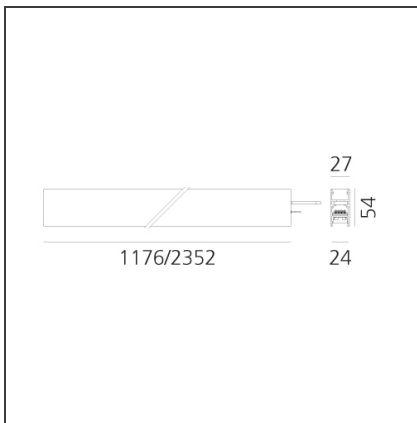

TECHNICAL DRAWINGS

FEATURES

Article Code:	AQ32215	Series:	Indoor, 2018
Colour:	Brushed Silver	Emission:	Artemide Collection Direct
Installation:	Recessed, Wall, Suspension, Ceiling		
Environment:	Indoor		

DIMENSIONS

Length:	cm 235.2
Width:	cm 2.7
Height:	cm 5.4
Weight:	kg 2.7

INCLUDED SOURCES

Category:	LED	Color temperature (K):	3000K
Number:	1	CRI:	90
Watt:	50W		
Type:	0		

LUMINAIRE

Watt:	50W	Delivered lumens output (lm):	3256lm
		CCT:	3000K
		CRI:	90

Notes

*Uses 2 DALI addresses. Each module, angle and curved elements are provided with mechanical and electrical joints and installation accessories. Bracket for fixing to ceiling is included: 1 for 1176mm length - 2 for 2352 mm length. End caps have to be ordered separately. Sharping kit (louvres and covers) has to be ordered separately. Depending on the driver, the product can be undimmable or dimmable DALI.