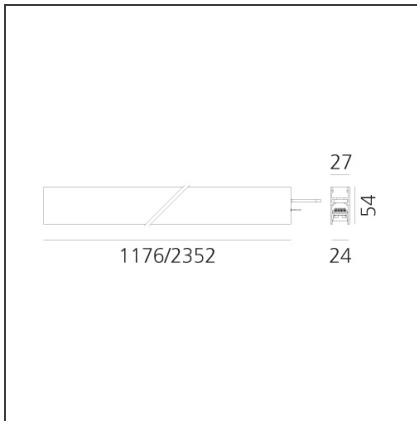

TECHNICAL DRAWINGS

FEATURES

Article Code:	AQ32204	Series:	Indoor, 2018
Colour:	Black	Emission:	Artemide Collection Direct
Installation:	Recessed, Wall, Suspension, Ceiling		
Environment:	Indoor		

DIMENSIONS

Length:	cm 235.2
Width:	cm 2.7
Height:	cm 5.4
Weight:	kg 2.7

INCLUDED SOURCES

Category:	LED	Color temperature (K):	3000K
Number:	1	CRI:	90
Watt:	50W		
Type:	0		

LUMINAIRE

Watt:	50W	Delivered lumens output (lm):	3256lm
		CCT:	3000K
		CRI:	90

Notes

*Uses 2 DALI addresses. Each module, angle and curved elements are provided with mechanical and electrical joints and installation accessories. Bracket for fixing to ceiling is included: 1 for 1176mm length - 2 for 2352 mm length. End caps have to be ordered separately. Sharping kit (louvres and covers) has to be ordered separately. Depending on the driver, the product can be undimmable or dimmable DALI.