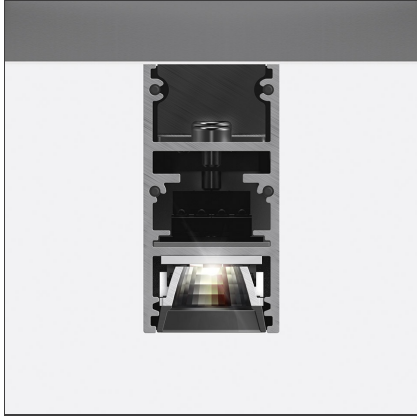

A.24 - Ceiling Sharping Emission - Track - Direct Emission - 2352mm - 24° - 3000K - Black

IP20 Dimmerable:

DESIGN BY

Carlotta de Bevilacqua

DESCRIPTION

A.24 is an open platform. A single intelligent profile generates three light performances while following the architecture with continuity, freedom and exibility. It is a fluid system that harbours a patented optoelectronic technology.

TECHNICAL DRAWINGS

FEATURES

Article Code:	AQ32204	Series:	Indoor, 2018
Colour:	Black	Emission:	Artemide Collection Direct
Installation:	Recessed, Wall, Suspension, Ceiling		
Environment:	Indoor		

DIMENSIONS

Length:	cm 235.2
Width:	cm 2.7
Height:	cm 5.4
Weight:	kg 2.7

INCLUDED SOURCES

Category:	LED	Color temperature (K):	3000K
Number:	1	CRI:	90
Watt:	50W		
Type:	0		

LUMINAIRE

Watt:	50W	Delivered lumens output (lm):	3256lm
		CCT:	3000K
		CRI:	90

Notes

*Uses 2 DALI addresses. Each module, angle and curved elements are provided with mechanical and electrical joints and installation accessories. Bracket for fixing to ceiling is included: 1 for 1176mm length - 2 for 2352 mm length. End caps have to be ordered separately. Sharping kit (louvres and covers) has to be ordered separately. Depending on the driver, the product can be undimmable or dimmable DALI.