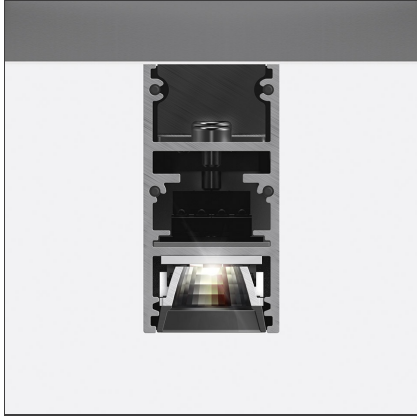

**A.24 - Ceiling Sharping Emission - Track - Direct Emission - 2352mm - 24° - 2700K - White**

IP20 Dimmerable:

**DESIGN BY**

Carlotta de Bevilacqua

**DESCRIPTION**

A.24 is an open platform. A single intelligent profile generates three light performances while following the architecture with continuity, freedom and exibility. It is a fluid system that harbours a patented optoelectronic technology.

**TECHNICAL DRAWINGS**

**FEATURES**

<b>Article Code:</b>	AQ32501	<b>Series:</b>	Indoor, 2018
<b>Colour:</b>	White	<b>Emission:</b>	Artemide Collection Direct
<b>Installation:</b>	Recessed, Wall, Suspension, Ceiling		
<b>Environment:</b>	Indoor		

**DIMENSIONS**

<b>Length:</b>	cm 235.2
<b>Width:</b>	cm 2.7
<b>Height:</b>	cm 5.4
<b>Weight:</b>	kg 2.7

**INCLUDED SOURCES**

<b>Category:</b>	LED	<b>Color temperature (K):</b>	2700K
<b>Number:</b>	1	<b>Color Tolerance:</b>	MacAdam 2SDCM
<b>Watt:</b>	50W	<b>Service Life:</b>	L70 (6K) 50000h
<b>Type:</b>	0		

**LUMINAIRE**

<b>Watt:</b>	50W	<b>Delivered lumens output (lm):</b>	3056lm
		<b>CCT:</b>	2700K
		<b>CRI:</b>	90

**Notes**

\*Uses 2 DALI addresses. Each module, angle and curved elements are provided with mechanical and electrical joints and installation accessories. Bracket for fixing to ceiling is included: 1 for 1176mm length - 2 for 2352 mm length. End caps have to be ordered separately. Sharping kit (louvres and covers) has to be ordered separately.