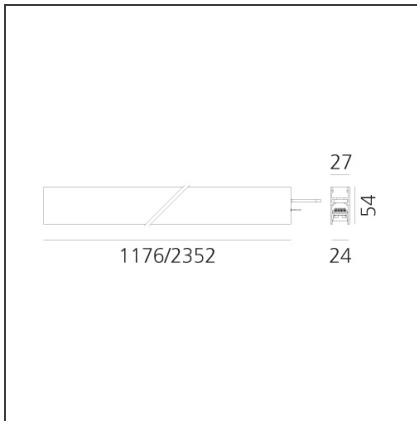

TECHNICAL DRAWINGS

FEATURES

Article Code:	AQ32501	Series:	Indoor, 2018
Colour:	White	Emission:	Artemide Collection Direct
Installation:	Recessed, Wall, Suspension, Ceiling		
Environment:	Indoor		

DIMENSIONS

Length:	cm 235.2
Width:	cm 2.7
Height:	cm 5.4
Weight:	kg 2.7

INCLUDED SOURCES

Category:	LED	Color temperature (K):	2700K
Number:	1	Color Tolerance:	MacAdam 2SDCM
Watt:	50W	Service Life:	L70 (6K) 50000h
Type:	0		

LUMINAIRE

Watt:	50W	Delivered lumens output (lm):	3056lm
		CCT:	2700K
		CRI:	90

Notes

*Uses 2 DALI addresses. Each module, angle and curved elements are provided with mechanical and electrical joints and installation accessories. Bracket for fixing to ceiling is included: 1 for 1176mm length - 2 for 2352 mm length. End caps have to be ordered separately. Sharping kit (louvres and covers) has to be ordered separately.