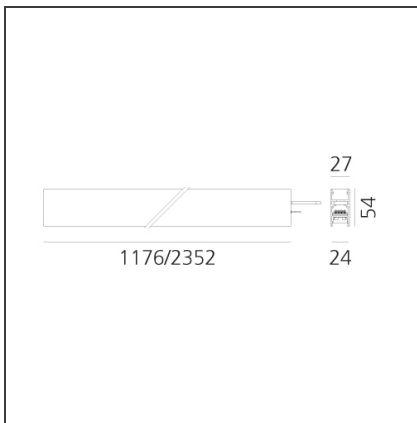

TECHNICAL DRAWINGS

FEATURES

Article Code:	AQ34115	Series:	Indoor, 2018
Colour:	Brushed Silver	Emission:	Artemide Collection Direct
Installation:	Recessed, Wall, Suspension, Ceiling		
Environment:	Indoor		

DIMENSIONS

Length:	cm 117.6
Width:	cm 2.7
Height:	cm 5.4
Weight:	kg 1.4

INCLUDED SOURCES

Category:	LED	Color temperature (K):	4000K
Number:	1	CRI:	90
Watt:	25W		
Type:	0		

LUMINAIRE

Watt:	22W	Delivered lumens output (lm):	1852lm
		CCT:	4000K
		CRI:	90

Notes

*Uses 1 DALI address. Each module, angle and curved elements are provided with mechanical and electrical joints and installation accessories. Bracket for fixing to ceiling is included: 1 for 1176mm length - 2 for 2352 mm length. End caps have to be ordered separately. Sharping kit (louvres and covers) has to be ordered separately. Depending on the driver, the product can be undimmable or dimmable DALI.