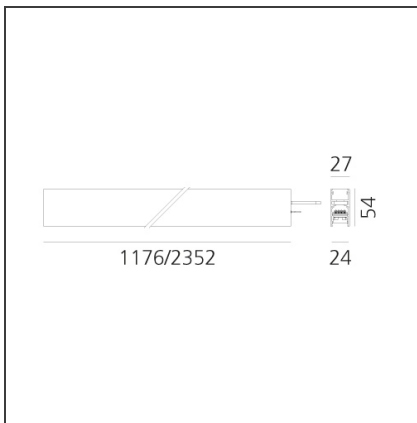

TECHNICAL DRAWINGS

FEATURES

Article Code:	AQ34104	Series:	Indoor, 2018
Colour:	Black	Emission:	Artemide Collection Direct
Installation:	Recessed, Wall, Suspension, Ceiling		
Environment:	Indoor		

DIMENSIONS

Length:	cm 117.6
Width:	cm 2.7
Height:	cm 5.4
Weight:	kg 1.4

INCLUDED SOURCES

Category:	LED	Color temperature (K):	4000K
Number:	1	CRI:	90
Watt:	25W		
Type:	0		

LUMINAIRE

Watt:	25W	Delivered lumens output (lm):	1852lm
		CCT:	4000K
		CRI:	90

Notes

*Uses 1 DALI address. Each module, angle and curved elements are provided with mechanical and electrical joints and installation accessories. Bracket for fixing to ceiling is included: 1 for 1176mm length - 2 for 2352 mm length. End caps have to be ordered separately. Sharping kit (louvres and covers) has to be ordered separately.