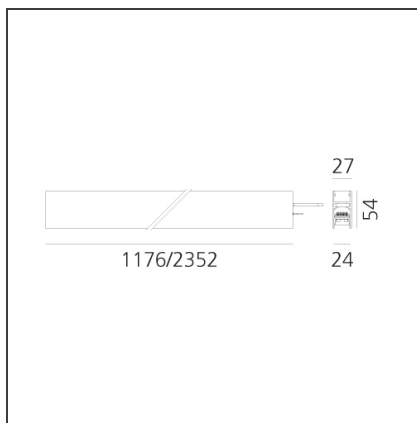

TECHNICAL DRAWINGS

FEATURES

Article Code:	AQ34001	Series:	Indoor, 2018
Colour:	White	Emission:	Artemide Collection Direct
Installation:	Recessed, Wall, Suspension, Ceiling		
Environment:	Indoor		

DIMENSIONS

Length:	cm 117.6
Width:	cm 2.7
Height:	cm 5.4
Weight:	kg 1.4

INCLUDED SOURCES

Category:	LED	Color temperature (K):	3000K
Number:	1	CRI:	90
Watt:	25W		
Type:	0		

LUMINAIRE

Watt:	25W	Delivered lumens output (lm):	1731lm
		CCT:	3000K
		CRI:	90

Notes

*Uses 1 DALI address. Each module, angle and curved elements are provided with mechanical and electrical joints and installation accessories. Bracket for fixing to ceiling is included: 1 for 1176mm length - 2 for 2352 mm length. End caps have to be ordered separately. Sharping kit (louvres and covers) has to be ordered separately. Depending on the driver, the product can be undimmable or dimmable DALI.