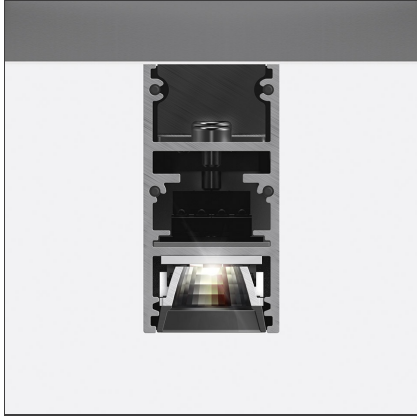

# A.24 - Ceiling Sharping Emission - Track - Direct Emission - 1176mm - 62° - 3000K - Brushed Copper

IP20 Dimmerable:

## DESCRIPTION

A.24 is an open platform. A single intelligent profile generates three light performances while following the architecture with continuity, freedom and exibility. It is a fluid system that harbours a patented optoelectronic technology.

## FEATURES

<b>Article Code:</b>	AQ34018	<b>Series:</b>	Indoor, 2018
<b>Colour:</b>	Brushed Copper	<b>Emission:</b>	Artemide Collection Direct
<b>Installation:</b>	Recessed, Wall, Suspension, Ceiling		
<b>Environment:</b>	Indoor		

## DIMENSIONS

<b>Length:</b>	cm 117.6
<b>Width:</b>	cm 2.7
<b>Height:</b>	cm 5.4
<b>Weight:</b>	kg 1.4