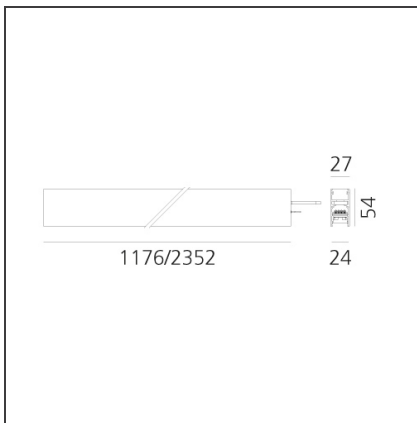

TECHNICAL DRAWINGS

FEATURES

Article Code:	AQ34415	Series:	Indoor, 2018
Colour:	Brushed Silver	Emission:	Artemide Collection Direct
Installation:	Recessed, Wall, Suspension, Ceiling		
Environment:	Indoor		

DIMENSIONS

Length:	cm 117.6
Width:	cm 2.7
Height:	cm 5.4
Weight:	kg 1.4

INCLUDED SOURCES

Category:	LED	Color temperature (K):	2700K
Number:	1	Color Tolerance:	MacAdam 2SDCM
Watt:	25W	Service Life:	L70 (6K) 50000h
Type:	0		

LUMINAIRE

Watt:	25W	Delivered lumens output (lm):	1624lm
		CCT:	2700K
		CRI:	90

Notes

*Uses 1 DALI address. Each module, angle and curved elements are provided with mechanical and electrical joints and installation accessories. Bracket for fixing to ceiling is included: 1 for 1176mm length - 2 for 2352 mm length. End caps have to be ordered separately. Sharping kit (louvres and covers) has to be ordered separately.