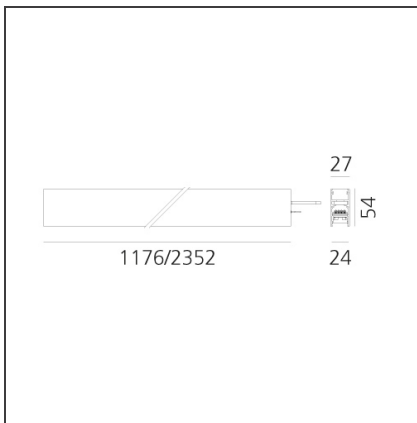

TECHNICAL DRAWINGS

FEATURES

Article Code:	AQ34418	Series:	Indoor, 2018
Colour:	Brushed Copper	Emission:	Artemide Collection Direct
Installation:	Recessed, Wall, Suspension, Ceiling		
Environment:	Indoor		

DIMENSIONS

Length:	cm 117.6
Width:	cm 2.7
Height:	cm 5.4
Weight:	kg 1.4

INCLUDED SOURCES

Category:	LED	Color temperature (K):	2700K
Number:	1	Color Tolerance:	MacAdam 2SDCM
Watt:	25W	Service Life:	L70 (6K) 50000h
Type:	0		

LUMINAIRE

Watt:	25W	Delivered lumens output (lm):	1624lm
		CCT:	2700K
		CRI:	90

Notes

*Uses 1 DALI address. Each module, angle and curved elements are provided with mechanical and electrical joints and installation accessories. Bracket for fixing to ceiling is included: 1 for 1176mm length - 2 for 2352 mm length. End caps have to be ordered separately. Sharping kit (louvres and covers) has to be ordered separately. Depending on the driver, the product can be undimmable or dimmable DALI.