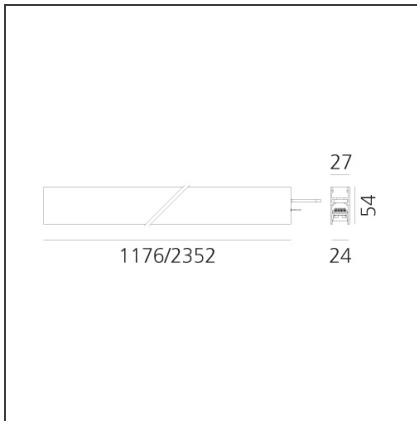

TECHNICAL DRAWINGS

FEATURES

Article Code:	AQ32101	Series:	Indoor, 2018
Colour:	White	Emission:	Artemide Collection Direct
Installation:	Recessed, Wall, Suspension, Ceiling		
Environment:	Indoor		

DIMENSIONS

Length:	cm 117.6
Width:	cm 2.7
Height:	cm 5.4
Weight:	kg 1.4

INCLUDED SOURCES

Category:	LED	Color temperature (K):	4000K
Number:	1	CRI:	90
Watt:	25W		
Type:	0		

LUMINAIRE

Watt:	22W	Delivered lumens output (lm):	1742lm
		CCT:	4000K
		CRI:	90

Notes

*Uses 1 DALI address. Each module, angle and curved elements are provided with mechanical and electrical joints and installation accessories. Bracket for fixing to ceiling is included: 1 for 1176mm length - 2 for 2352 mm length. End caps have to be ordered separately. Sharping kit (louvres and covers) has to be ordered separately. Depending on the driver, the product can be undimmable or dimmable DALI.