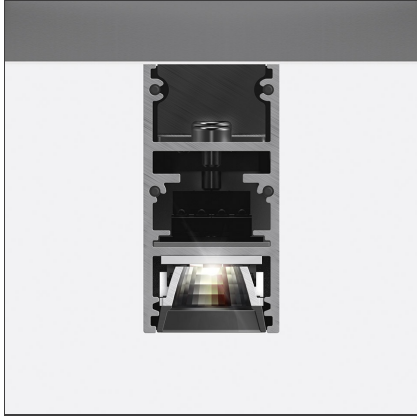

A.24 - Ceiling Sharping Emission - Track - Direct Emission - 1176mm - 24° - 4000K - White

IP20 Dimmerable:

DESIGN BY

Carlotta de Bevilacqua

DESCRIPTION

A.24 is an open platform. A single intelligent profile generates three light performances while following the architecture with continuity, freedom and exibility. It is a fluid system that harbours a patented optoelectronic technology.

TECHNICAL DRAWINGS

FEATURES

Article Code:	AQ32101	Series:	Indoor, 2018
Colour:	White	Emission:	Artemide Collection Direct
Installation:	Recessed, Wall, Suspension, Ceiling		
Environment:	Indoor		

DIMENSIONS

Length:	cm 117.6
Width:	cm 2.7
Height:	cm 5.4
Weight:	kg 1.4

INCLUDED SOURCES

Category:	LED	Color temperature (K):	4000K
Number:	1	CRI:	90
Watt:	25W		
Type:	0		

LUMINAIRE

Watt:	22W	Delivered lumens output (lm):	1742lm
		CCT:	4000K
		CRI:	90

Notes

*Uses 1 DALI address. Each module, angle and curved elements are provided with mechanical and electrical joints and installation accessories. Bracket for fixing to ceiling is included: 1 for 1176mm length - 2 for 2352 mm length. End caps have to be ordered separately. Sharping kit (louvres and covers) has to be ordered separately. Depending on the driver, the product can be undimmable or dimmable DALI.