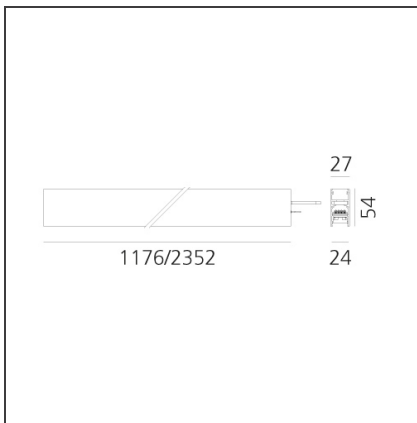

TECHNICAL DRAWINGS

FEATURES

Article Code:	AQ32120	Series:	Indoor, 2018
Colour:	Brushed Bronze	Emission:	Artemide Collection Direct
Installation:	Recessed, Wall, Suspension, Ceiling		
Environment:	Indoor		

DIMENSIONS

Length:	cm 117.6
Width:	cm 2.7
Height:	cm 5.4
Weight:	kg 1.4

INCLUDED SOURCES

Category:	LED	Color temperature (K):	4000K
Number:	1	CRI:	90
Watt:	25W		
Type:	0		

LUMINAIRE

Watt:	25W	Delivered lumens output (lm):	1742lm
		CCT:	4000K
		CRI:	90

Notes

*Uses 1 DALI address. Each module, angle and curved elements are provided with mechanical and electrical joints and installation accessories. Bracket for fixing to ceiling is included: 1 for 1176mm length - 2 for 2352 mm length. End caps have to be ordered separately. Sharping kit (louvres and covers) has to be ordered separately. Depending on the driver, the product can be undimmable or dimmable DALI.