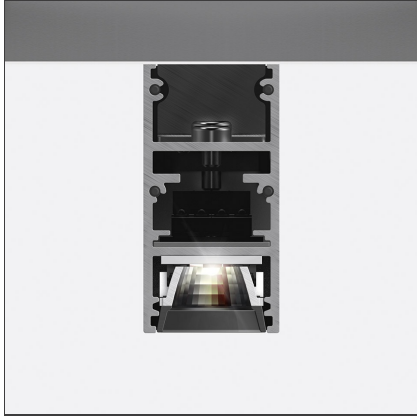

A.24 - Ceiling Sharping Emission - Track - Direct Emission - 1176mm - 24° - 3000K - White

IP20 Dimmerable:

DESIGN BY

Carlotta de Bevilacqua

DESCRIPTION

A.24 is an open platform. A single intelligent profile generates three light performances while following the architecture with continuity, freedom and exibility. It is a fluid system that harbours a patented optoelectronic technology.

TECHNICAL DRAWINGS

FEATURES

Article Code:	AQ32001	Series:	Indoor, 2018
Colour:	White	Emission:	Artemide Collection Direct
Installation:	Recessed, Wall, Suspension, Ceiling		
Environment:	Indoor		

DIMENSIONS

Length:	cm 117.6
Width:	cm 2.7
Height:	cm 5.4
Weight:	kg 1.4

INCLUDED SOURCES

Category:	LED	Color temperature (K):	3000K
Number:	1	CRI:	90
Watt:	25W		
Type:	0		

LUMINAIRE

Watt:	22W	Delivered lumens output (lm):	1628lm
		CCT:	3000K
		CRI:	90

Notes

*Uses 1 DALI address. Each module, angle and curved elements are provided with mechanical and electrical joints and installation accessories. Bracket for fixing to ceiling is included: 1 for 1176mm length - 2 for 2352 mm length. End caps have to be ordered separately. Sharping kit (louvres and covers) has to be ordered separately. Depending on the driver, the product can be undimmable or dimmable DALI.