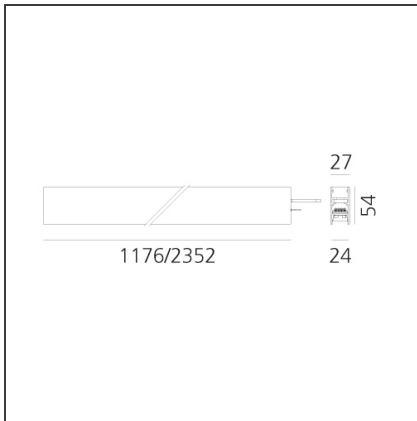

TECHNICAL DRAWINGS

FEATURES

Article Code:	AQ32001	Series:	Indoor, 2018
Colour:	White	Emission:	Artemide Collection Direct
Installation:	Recessed, Wall, Suspension, Ceiling		
Environment:	Indoor		

DIMENSIONS

Length:	cm 117.6
Width:	cm 2.7
Height:	cm 5.4
Weight:	kg 1.4

INCLUDED SOURCES

Category:	LED	Color temperature (K):	3000K
Number:	1	CRI:	90
Watt:	25W		
Type:	0		

LUMINAIRE

Watt:	22W	Delivered lumens output (lm):	1628lm
		CCT:	3000K
		CRI:	90

Notes

*Uses 1 DALI address. Each module, angle and curved elements are provided with mechanical and electrical joints and installation accessories. Bracket for fixing to ceiling is included: 1 for 1176mm length - 2 for 2352 mm length. End caps have to be ordered separately. Sharping kit (louvres and covers) has to be ordered separately. Depending on the driver, the product can be undimmable or dimmable DALI.