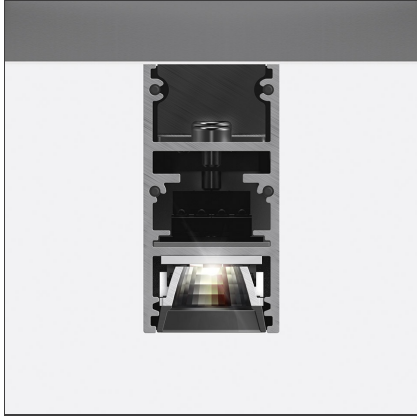

A.24 - Ceiling Sharping Emission - Track - Direct Emission - 1176mm - 24° - 2700K - White

IP20 Dimmerable:

DESIGN BY

Carlotta de Bevilacqua

DESCRIPTION

A.24 is an open platform. A single intelligent profile generates three light performances while following the architecture with continuity, freedom and exibility. It is a fluid system that harbours a patented optoelectronic technology.

TECHNICAL DRAWINGS

FEATURES

Article Code:	AQ32401	Series:	Indoor, 2018
Colour:	White	Emission:	Artemide Collection
Installation:	Recessed, Wall, Suspension, Ceiling		Direct
Environment:	Indoor		

DIMENSIONS

Length:	cm 117.6
Width:	cm 2.7
Height:	cm 5.4
Weight:	kg 1.4

INCLUDED SOURCES

Category:	LED	Color temperature (K):	2700K
Number:	1	Color Tolerance:	MacAdam 2SDCM
Watt:	25W	Service Life:	L70 (6K) 50000h
Type:	0		

LUMINAIRE

Watt:	22W	Delivered lumens output (lm):	1528lm
		CCT:	2700K
		CRI:	90

Notes

*Uses 1 DALI address. Each module, angle and curved elements are provided with mechanical and electrical joints and installation accessories. Bracket for fixing to ceiling is included: 1 for 1176mm length - 2 for 2352 mm length. End caps have to be ordered separately. Sharping kit (louvres and covers) has to be ordered separately. Depending on the driver, the product can be undimmable or dimmable DALI.