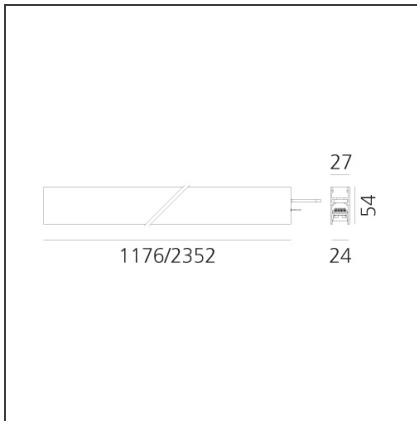

TECHNICAL DRAWINGS

FEATURES

Article Code:	AQ32401	Series:	Indoor, 2018
Colour:	White	Emission:	Artemide Collection
Installation:	Recessed, Wall, Suspension, Ceiling		Direct
Environment:	Indoor		

DIMENSIONS

Length:	cm 117.6
Width:	cm 2.7
Height:	cm 5.4
Weight:	kg 1.4

INCLUDED SOURCES

Category:	LED	Color temperature (K):	2700K
Number:	1	Color Tolerance:	MacAdam 2SDCM
Watt:	25W	Service Life:	L70 (6K) 50000h
Type:	0		

LUMINAIRE

Watt:	22W	Delivered lumens output (lm):	1528lm
		CCT:	2700K
		CRI:	90

Notes

*Uses 1 DALI address. Each module, angle and curved elements are provided with mechanical and electrical joints and installation accessories. Bracket for fixing to ceiling is included: 1 for 1176mm length - 2 for 2352 mm length. End caps have to be ordered separately. Sharping kit (louvres and covers) has to be ordered separately. Depending on the driver, the product can be undimmable or dimmable DALI.