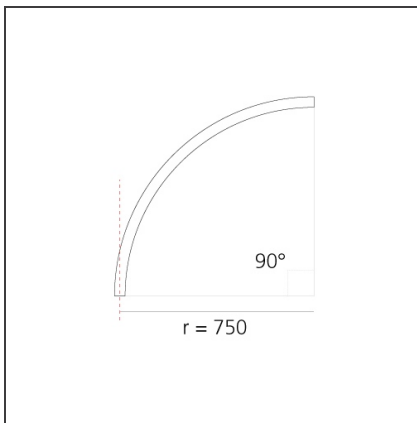

TECHNICAL DRAWINGS

FEATURES

Article Code:	AQ63415	Series:	Indoor, 2018
Colour:	Brushed Silver	Emission:	Artemide Collection Direct
Installation:	Recessed, Wall, Suspension, Ceiling		
Environment:	Indoor		

DIMENSIONS

Width:	cm 2.7
Height:	cm 5.4

INCLUDED SOURCES

Category:	LED	Color temperature (K):	3000K
Number:	1	CRI:	90
Watt:	25W		
Type:	0		

LUMINAIRE

Watt:	25W	Delivered lumens output (lm):	1555lm
		CCT:	3000K
		CRI:	80

Notes

*Uses 1 DALI address. Each module, angle and curved elements are provided with mechanical and electrical joints and installation accessories. Bracket for fixing to ceiling is included: 1 for 1176mm length - 2 for 2352 mm length. End caps have to be ordered separately. Sharping kit (louvres and covers) has to be ordered separately. Depending on the driver, the product can be undimmable or dimmable DALI.