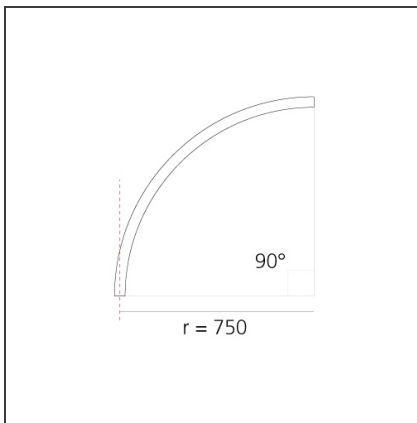

TECHNICAL DRAWINGS

FEATURES

Article Code:	AQ63404	Series:	Indoor, 2018
Colour:	Black	Emission:	Artemide Collection
Installation:	Recessed, Wall, Suspension, Ceiling		Direct
Environment:	Indoor		

DIMENSIONS

Width:	cm 2.7
Height:	cm 5.4

INCLUDED SOURCES

Category:	LED	Color temperature (K):	3000K
Number:	1	CRI:	90
Watt:	25W		
Type:	0		

LUMINAIRE

Watt:	25W	Delivered lumens output (lm):	1555lm
		CCT:	3000K
		CRI:	80

Notes

*Uses 1 DALI address. Each module, angle and curved elements are provided with mechanical and electrical joints and installation accessories. Bracket for fixing to ceiling is included: 1 for 1176mm length - 2 for 2352 mm length. End caps have to be ordered separately. Sharping kit (louvres and covers) has to be ordered separately. Depending on the driver, the product can be undimmable or dimmable DALI.