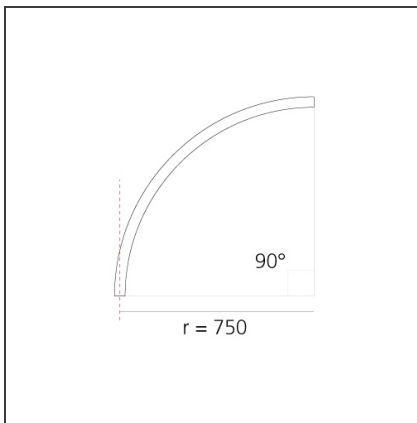

TECHNICAL DRAWINGS

FEATURES

Article Code:	AQ63920	Series:	Indoor, 2018
Colour:	Brushed Bronze		Artemide Collection
Installation:	Recessed, Wall, Suspension, Ceiling	Emission:	Direct
Environment:	Indoor		

DIMENSIONS

Width:	cm 2.7
Height:	cm 5.4

INCLUDED SOURCES

Category:	LED	Color temperature (K):	2700K
Number:	1	Color Tolerance:	MacAdam 2SDCM
Watt:	25W	Service Life:	L70 (6K) 50000h
Type:	0		

LUMINAIRE

Watt:	25W	Delivered lumens output (lm):	1555lm
		CCT:	2700K
		CRI:	90

Notes

*Uses 1 DALI address. Each module, angle and curved elements are provided with mechanical and electrical joints and installation accessories. Bracket for fixing to ceiling is included: 1 for 1176mm length - 2 for 2352 mm length. End caps have to be ordered separately. Sharping kit (louvres and covers) has to be ordered separately. Depending on the driver, the product can be undimmable or dimmable DALI.