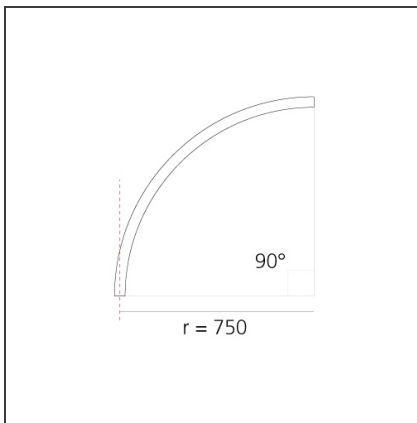

TECHNICAL DRAWINGS

FEATURES

Article Code:	AQ63904	Series:	Indoor, 2018
Colour:	Black	Emission:	Artemide Collection
Installation:	Recessed, Wall, Suspension, Ceiling		Direct
Environment:	Indoor		

DIMENSIONS

Width:	cm 2.7
Height:	cm 5.4

INCLUDED SOURCES

Category:	LED	Color temperature (K):	2700K
Number:	1	Color Tolerance:	MacAdam 2SDCM
Watt:	25W	Service Life:	L70 (6K) 50000h
Type:	0		

LUMINAIRE

Watt:	25W	Delivered lumens output (lm):	1555lm
		CCT:	2700K
		CRI:	90

Notes

*Uses 1 DALI address. Each module, angle and curved elements are provided with mechanical and electrical joints and installation accessories. Bracket for fixing to ceiling is included: 1 for 1176mm length - 2 for 2352 mm length. End caps have to be ordered separately. Sharping kit (louvres and covers) has to be ordered separately. Depending on the driver, the product can be undimmable or dimmable DALI.