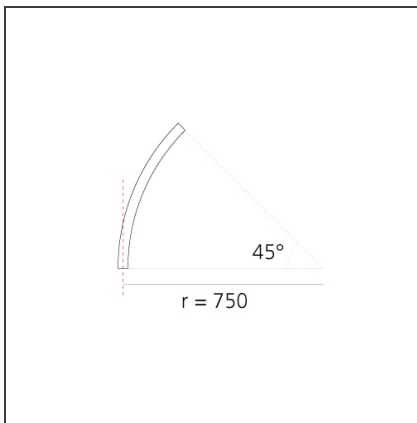

TECHNICAL DRAWINGS

FEATURES

Article Code:	AQ62601	Series:	Indoor, 2018
Colour:	White		Artemide Collection
Installation:	Recessed, Wall, Suspension, Ceiling	Emission:	Direct
Environment:	Indoor		

DIMENSIONS

Width:	cm 2.7
Height:	cm 5.4

INCLUDED SOURCES

Category:	LED	Color temperature (K):	4000K
Number:	1	CRI:	90
Watt:	12W		
Type:	0		

LUMINAIRE

Watt:	12W	Delivered lumens output (lm):	777lm
		CCT:	4000K
		CRI:	80

Notes

*Uses 1 DALI address. Each module, angle and curved elements are provided with mechanical and electrical joints and installation accessories. Bracket for fixing to ceiling is included: 1 for 1176mm length - 2 for 2352 mm length. End caps have to be ordered separately. Sharping kit (louvres and covers) has to be ordered separately.