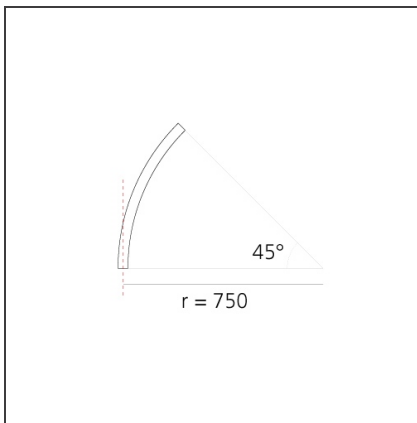

TECHNICAL DRAWINGS

FEATURES

Article Code:	AQ62618	Series:	Indoor, 2018
Colour:	Brushed Copper	Emission:	Artemide Collection Direct
Installation:	Recessed, Wall, Suspension, Ceiling		
Environment:	Indoor		

DIMENSIONS

Width:	cm 2.7
Height:	cm 5.4

INCLUDED SOURCES

Category:	LED	Color temperature (K):	4000K
Number:	1	CRI:	90
Watt:	12W		
Type:	0		

LUMINAIRE

Watt:	12W	Delivered lumens output (lm):	777lm
		CCT:	4000K
		CRI:	80

Notes

*Uses 1 DALI address. Each module, angle and curved elements are provided with mechanical and electrical joints and installation accessories. Bracket for fixing to ceiling is included: 1 for 1176mm length - 2 for 2352 mm length. End caps have to be ordered separately. Sharping kit (louvres and covers) has to be ordered separately. Depending on the driver, the product can be undimmable or dimmable DALI.