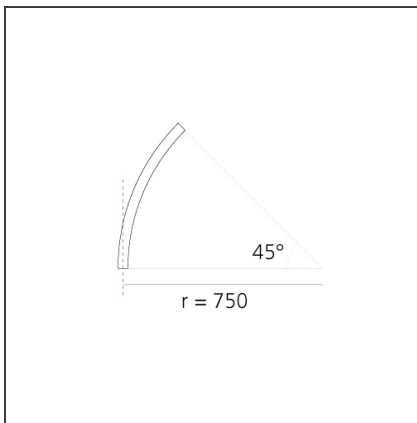

TECHNICAL DRAWINGS

FEATURES

Article Code:	AQ62918	Series:	Indoor, 2018
Colour:	Brushed Copper	Emission:	Artemide Collection
Installation:	Recessed, Wall, Suspension, Ceiling		Direct
Environment:	Indoor		

DIMENSIONS

Width:	cm 2.7
Height:	cm 5.4

INCLUDED SOURCES

Category:	LED	Color temperature (K):	2700K
Number:	1	Color Tolerance:	MacAdam 2SDCM
Watt:	12W	Service Life:	L70 (6K) 50000h
Type:	0		

LUMINAIRE

Watt:	12W	Delivered lumens output (lm):	777lm
		CCT:	2700K
		CRI:	90

Notes

*Uses 1 DALI address. Each module, angle and curved elements are provided with mechanical and electrical joints and installation accessories. Bracket for fixing to ceiling is included: 1 for 1176mm length - 2 for 2352 mm length. End caps have to be ordered separately. Sharping kit (louvres and covers) has to be ordered separately. Depending on the driver, the product can be undimmable or dimmable DALI.