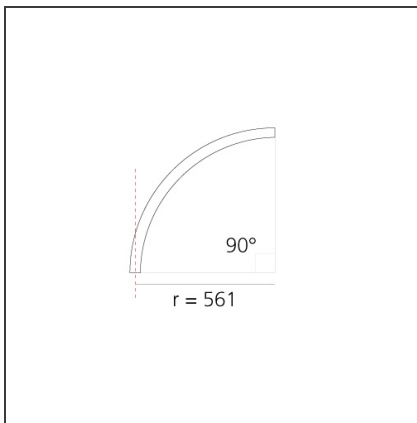

TECHNICAL DRAWINGS

FEATURES

Article Code:	AQ61401	Series:	Indoor, 2018
Colour:	White	Emission:	Artemide Collection Direct
Installation:	Recessed, Wall, Suspension, Ceiling		
Environment:	Indoor		

DIMENSIONS

Width:	cm 2.7
Height:	cm 5.4

INCLUDED SOURCES

Category:	LED	Color temperature (K):	3000K
Number:	1	CRI:	90
Watt:	12W		
Type:	0		

LUMINAIRE

Watt:	12W	Delivered lumens output (lm):	777lm
		CCT:	3000K
		CRI:	80

Notes

*Uses 1 DALI address. Each module, angle and curved elements are provided with mechanical and electrical joints and installation accessories. Bracket for fixing to ceiling is included: 1 for 1176mm length - 2 for 2352 mm length. End caps have to be ordered separately. Sharping kit (louvres and covers) has to be ordered separately. Depending on the driver, the product can be undimmable or dimmable DALI.