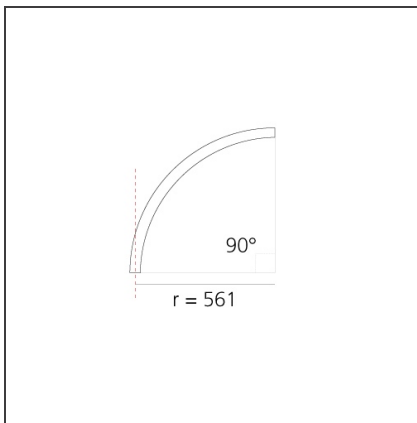

TECHNICAL DRAWINGS

FEATURES

Article Code:	AQ61418	Series:	Indoor, 2018
Colour:	Brushed Copper	Emission:	Artemide Collection Direct
Installation:	Recessed, Wall, Suspension, Ceiling		
Environment:	Indoor		

DIMENSIONS

Width:	cm 2.7
Height:	cm 5.4

INCLUDED SOURCES

Category:	LED	Color temperature (K):	3000K
Number:	1	CRI:	90
Watt:	12W		
Type:	0		

LUMINAIRE

Watt:	12W	Delivered lumens output (lm):	777lm
		CCT:	3000K
		CRI:	80

Notes

*Uses 1 DALI address. Each module, angle and curved elements are provided with mechanical and electrical joints and installation accessories. Bracket for fixing to ceiling is included: 1 for 1176mm length - 2 for 2352 mm length. End caps have to be ordered separately. Sharping kit (louvres and covers) has to be ordered separately.