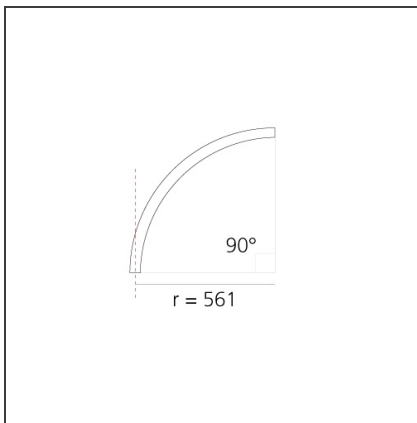

TECHNICAL DRAWINGS

FEATURES

Article Code:	AQ61918	Series:	Indoor, 2018
Colour:	Brushed Copper	Emission:	Artemide Collection Direct
Installation:	Recessed, Wall, Suspension, Ceiling		
Environment:	Indoor		

DIMENSIONS

Width:	cm 2.7
Height:	cm 5.4

INCLUDED SOURCES

Category:	LED	Color temperature (K):	2700K
Number:	1	Color Tolerance:	MacAdam 2SDCM
Watt:	12W	Service Life:	L70 (6K) 50000h
Type:	0		

LUMINAIRE

Watt:	12W	Delivered lumens output (lm):	777lm
		CCT:	2700K
		CRI:	90

Notes

*Uses 1 DALI address. Each module, angle and curved elements are provided with mechanical and electrical joints and installation accessories. Bracket for fixing to ceiling is included: 1 for 1176mm length - 2 for 2352 mm length. End caps have to be ordered separately. Sharping kit (louvres and covers) has to be ordered separately. Depending on the driver, the product can be undimmable or dimmable DALI.