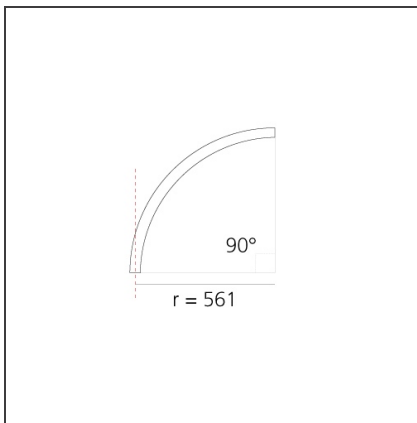

TECHNICAL DRAWINGS

FEATURES

Article Code:	AQ61920	Series:	Indoor, 2018
Colour:	Brushed Bronze		Artemide Collection
Installation:	Recessed, Wall, Suspension, Ceiling	Emission:	Direct
Environment:	Indoor		

DIMENSIONS

Width:	cm 2.7
Height:	cm 5.4

INCLUDED SOURCES

Category:	LED	Color temperature (K):	2700K
Number:	1	Color Tolerance:	MacAdam 2SDCM
Watt:	12W	Service Life:	L70 (6K) 50000h
Type:	0		

LUMINAIRE

Watt:	12W	Delivered lumens output (lm):	777lm
		CCT:	2700K
		CRI:	90

Notes

*Uses 1 DALI address. Each module, angle and curved elements are provided with mechanical and electrical joints and installation accessories. Bracket for fixing to ceiling is included: 1 for 1176mm length - 2 for 2352 mm length. End caps have to be ordered separately. Sharping kit (louvres and covers) has to be ordered separately. Depending on the driver, the product can be undimmable or dimmable DALI.